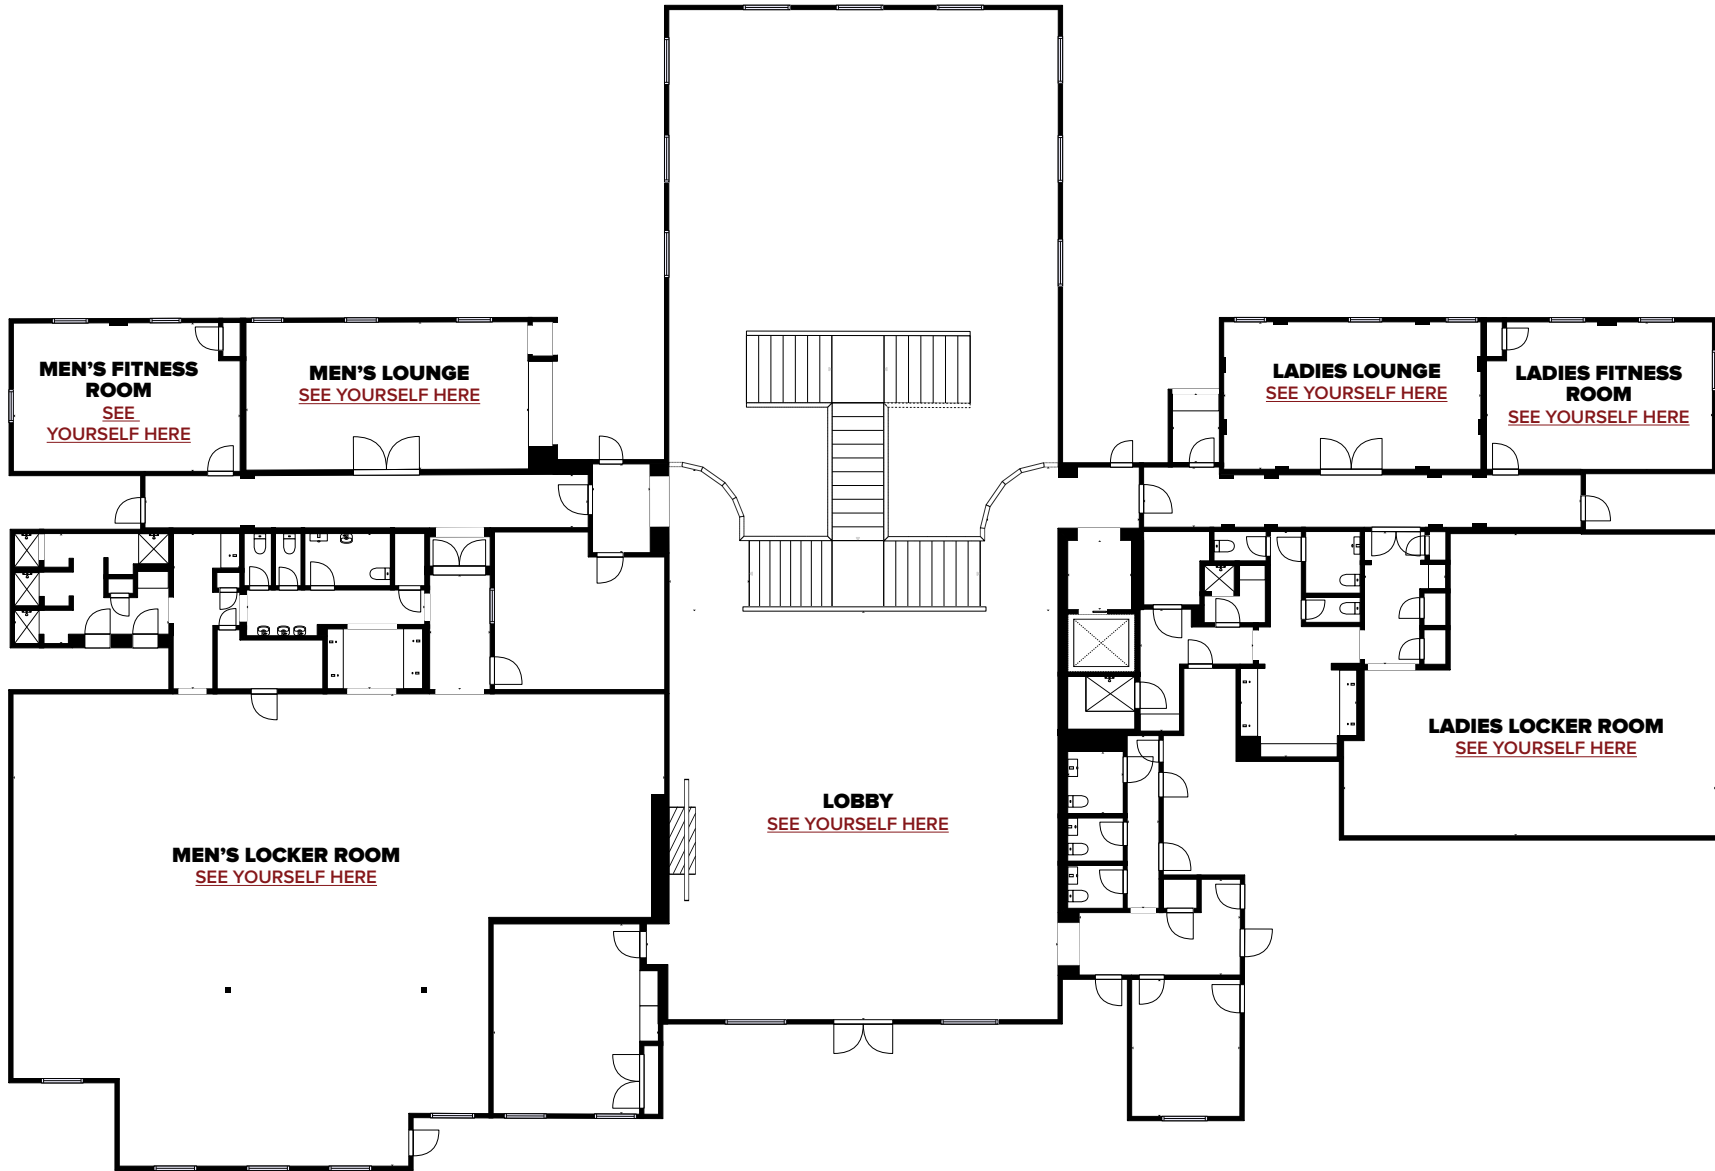

FLOOR 2

THE CLUB AT
RUBY HILL
Pleasanton, California

CLUB ADDRESS
3400 W RUBY HILL DR.
PLEASANTON, CA 94566

rubyhill.com

PHONE
(925) 417-5840

RECEIVE MORE INFORMATION
[CLICK HERE](#)

ARCIS GOLF