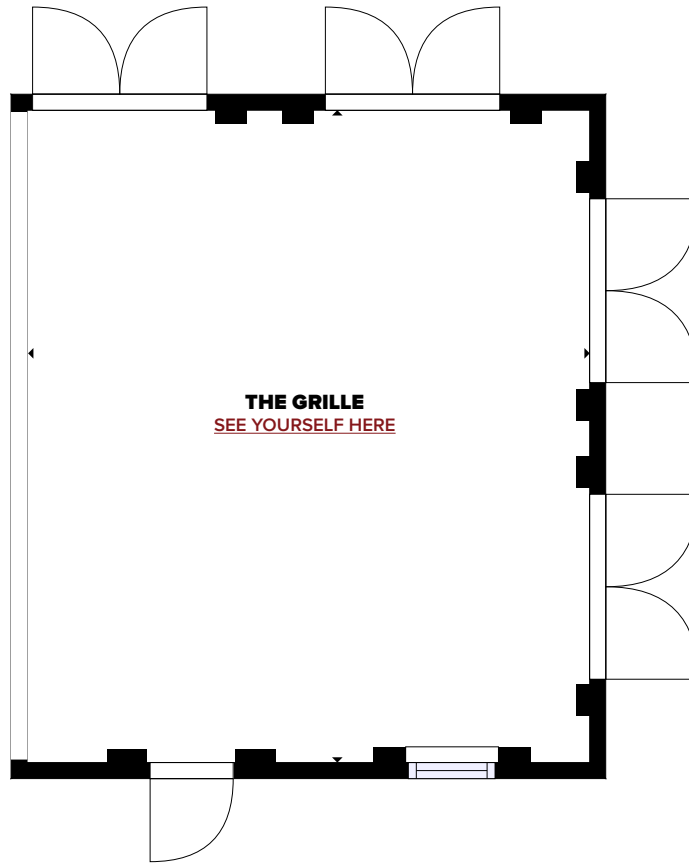

THE GRILLE

THE CLUB AT
RUBY HILL
Pleasanton, California

CLUB ADDRESS

3400 W RUBY HILL DR.
PLEASANTON, CA 94566

rubyhill.com

PHONE

(925) 417-5840

RECEIVE MORE INFORMATION

[CLICK HERE](#)

ARCIS GOLF