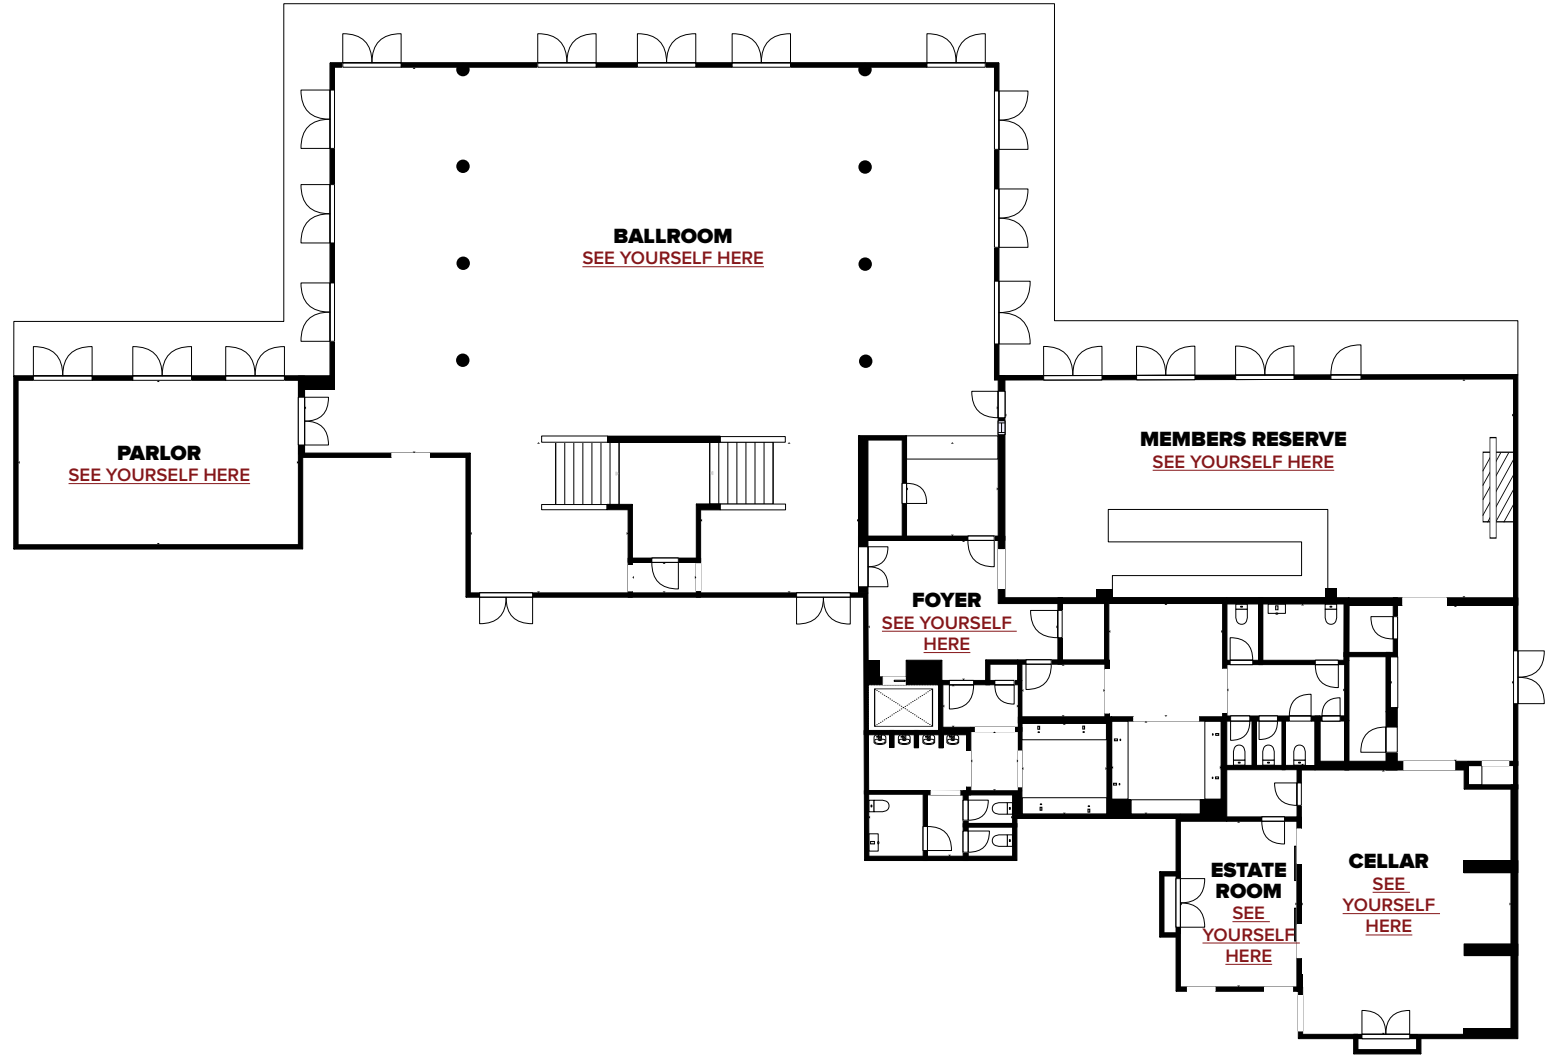

#### RECEIVE MORE INFORMATION

[CLICK HERE](#)

ARCIS GOLF

**EVENT SPACE CAPACITIES**

**FLOOR 1**

**CLUBHOUSE BALLROOM**

- Banquet: 230
- Reception: 250
- Theatre/Ceremony: 200
- Conference Style: 72
- Classroom: 48
- U-Shape: 48